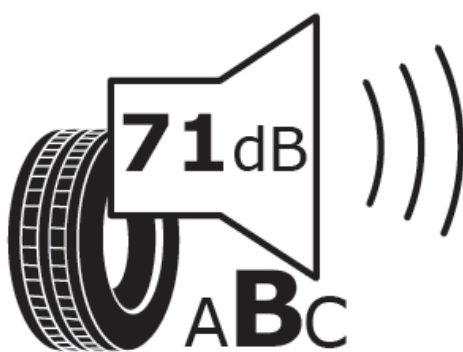

Advantex TC101

195/65R15 91V

For Europe EAN

For USA UPC

ENERG ⚡

TRIANGLE

CBPTC10119G15VHJ

195/65R15 91 V

C1

2020/740